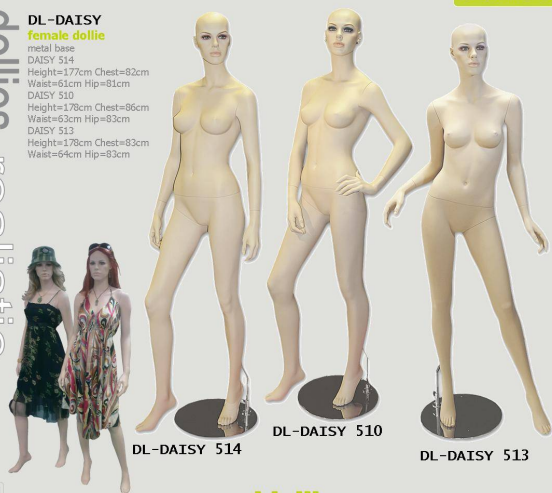

DL-DAISY female dollie

DL-DAISY 514

DL-DAISY 510

DL-DAISY 513

www.raxanddollies.com.au

rax & dollies

male mannequins-realistic

DL-JASON male dollie

glass base
JASON 413
Height=186cm Chest=99cm Waist=80cm
Hip=86cm
JASON 414
Height=185cm Chest=102cm Waist=79cm
Hip=84cm
JASON 415
Height=98cm Chest=100cm Waist=89cm
Hip=82cm