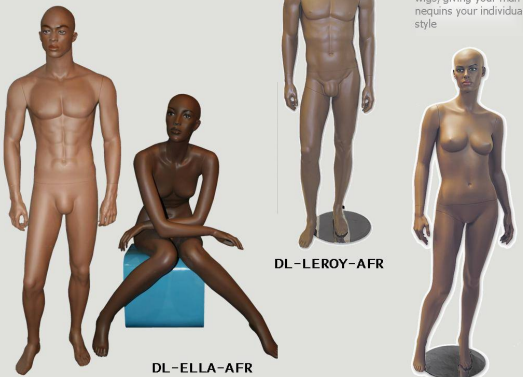

african

male & female dollies

rax & dollies

dollies african

DL-RUDY-AFR

DL-ELLA-AFR

DL-LEROY-AFR

DL-LAYLA-AFR

www.raxanddollies.com.au

rax & dollies