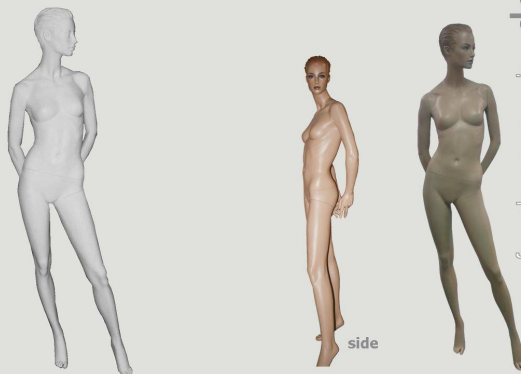

female mannequin - sculpted head

DL-JULIE .1 female dollie

vanilla

DL-JULIE .1

www.raxanddollies.com.au

dollies female mannequin

Female mannequins-realistic

rax & dollies

dollies realistic