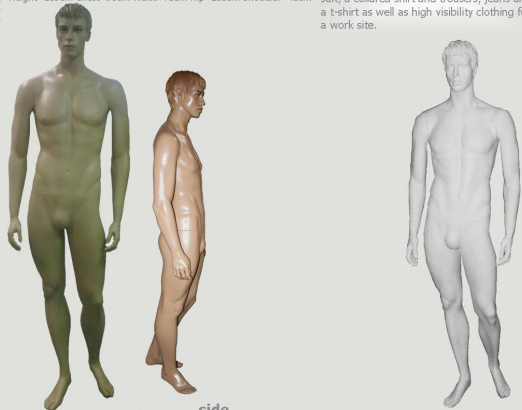

male mannequin - sculpted head

rax & dollies

dollies male mannequin

DL-GARRETT .1 male dollie

'sun tan' colour
round metal base
also available in 'vanilla'
Height=189cm Chest=95cm Waist=73cm Hip=100cm Shoulder=45cm

DL-GARRETT .1

side

www.raxanddollies.com.au vanilla

rax & dollies