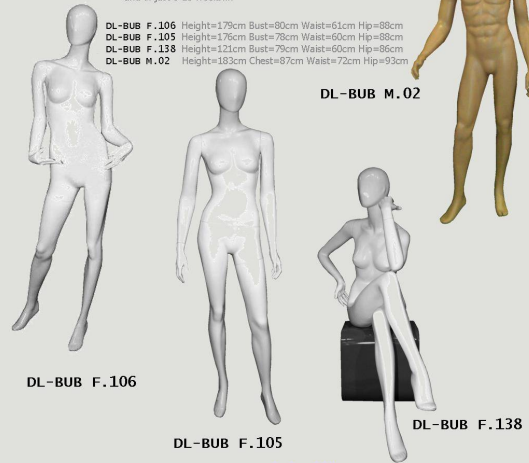

DL-BUB M.02

DL-BUB F.106

DL-BUB F.105

DL-BUB F.138

www.raxanddollies.com.au

bubble head dollies

basics

DL-HLF15S headless dollie
'sun tan' colour
Round metal base
Height=160cm Bust=79cm Waist=62cm Hip=88cm

rax & dollies

dollies headless gals