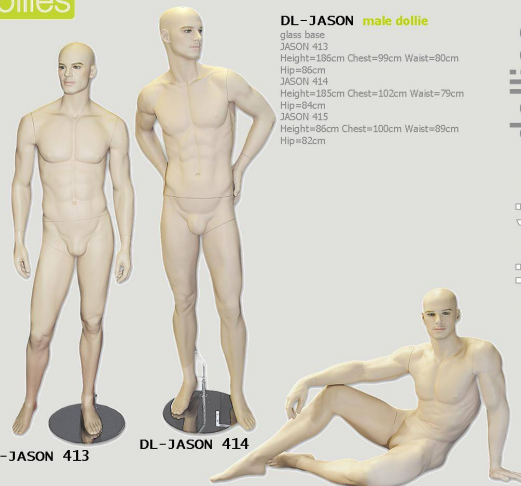

DL-JASON 413

DL-JASON 414

DL-JASON 415

www.raxanddollies.com.au

dollies realistic