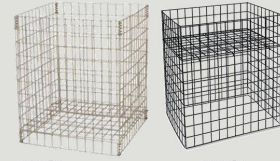

sale bins

rax & dollies

DB-DT2840  
Large chrome dump bin on castors

DB-W4B  
black 4 basket stand

DB-W4W  
white 4 basket stand

DB-W9B  
black 6 basket stand on castors

DB-W9W  
white 6 basket stand on castors

rax basket stands

www.raxanddollies.com.au

rax & dollies

sale bins

DB-TABLEL  
large collapsible sale table

DB-W3W  
large collapsible dump bin white

DB-W3B  
large collapsible dump bin black

DB-TABLES  
small collapsible sale table

DB-W2W  
small collapsible dump bin white

DB-W2B  
small collapsible dump bin black

DB-W8  
450x450mm chrome dump bin on legs

sale bins rax

www.raxanddollies.com.au