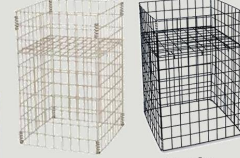

sale bins

rax & dollies

DB-DT2840  
Large chrome dump bin on castors

DB-W4B  
black 4 basket stand

DB-W4W  
white 4 basket stand

DB-W9B  
black 6 basket stand on castors

DB-W9W  
white 6 basket stand on castors

rax basket stands

www.raxanddollies.com.au

rax & dollies

sale bins

DB-TABLEL  
large collapsible sale table

DB-W3W  
large collapsible dump bin white

DB-W3B  
large collapsible dump bin black

DB-TABLES  
small collapsible sale table

DB-W2W  
small collapsible dump bin white

DB-W2B  
small collapsible dump bin black

DB-W8  
450x450mm chrome dump bin on legs

sale bins rax

www.raxanddollies.com.au