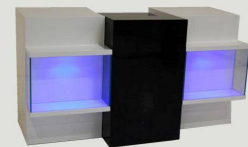

custom counters

www.raxanddollies.com.au

counters rax