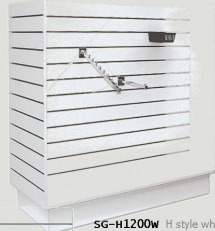

slat gondolas

rax
slat gondolas

SG-4w900w 4 way white slat gondola 900mm wide x 1300mm high (4 x 600mm panels)

SG-2412w wall panel

GS-240A extrusion